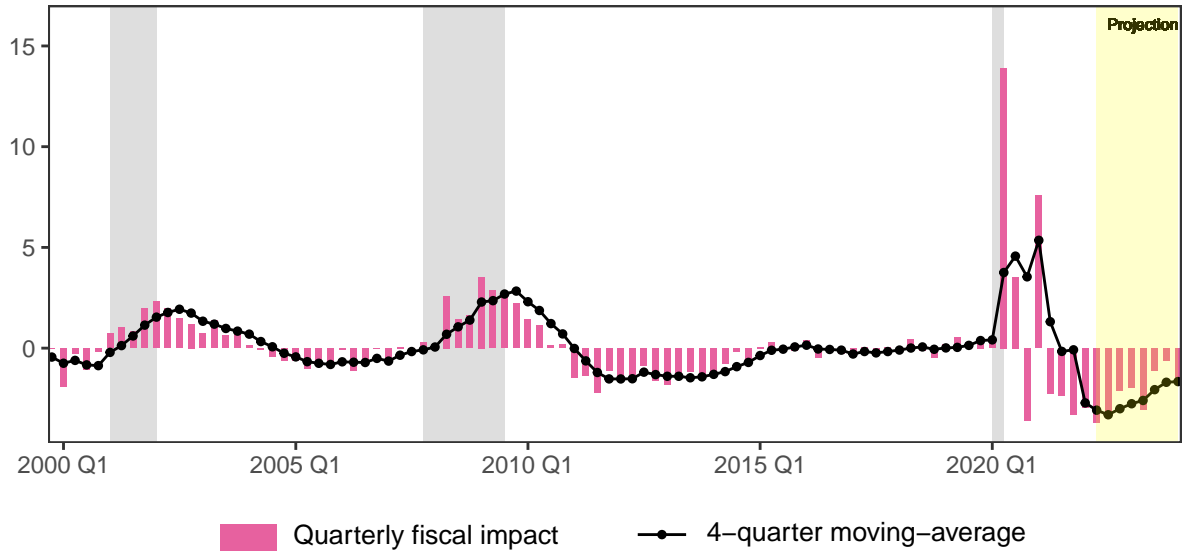

Hutchins Center Fiscal Impact Measure: Total

Fiscal Policy Contribution to Real GDP Growth, percentage points

Hutchins Center Fiscal Impact Measure: Components

Fiscal Policy Contribution to Real GDP Growth, percentage points