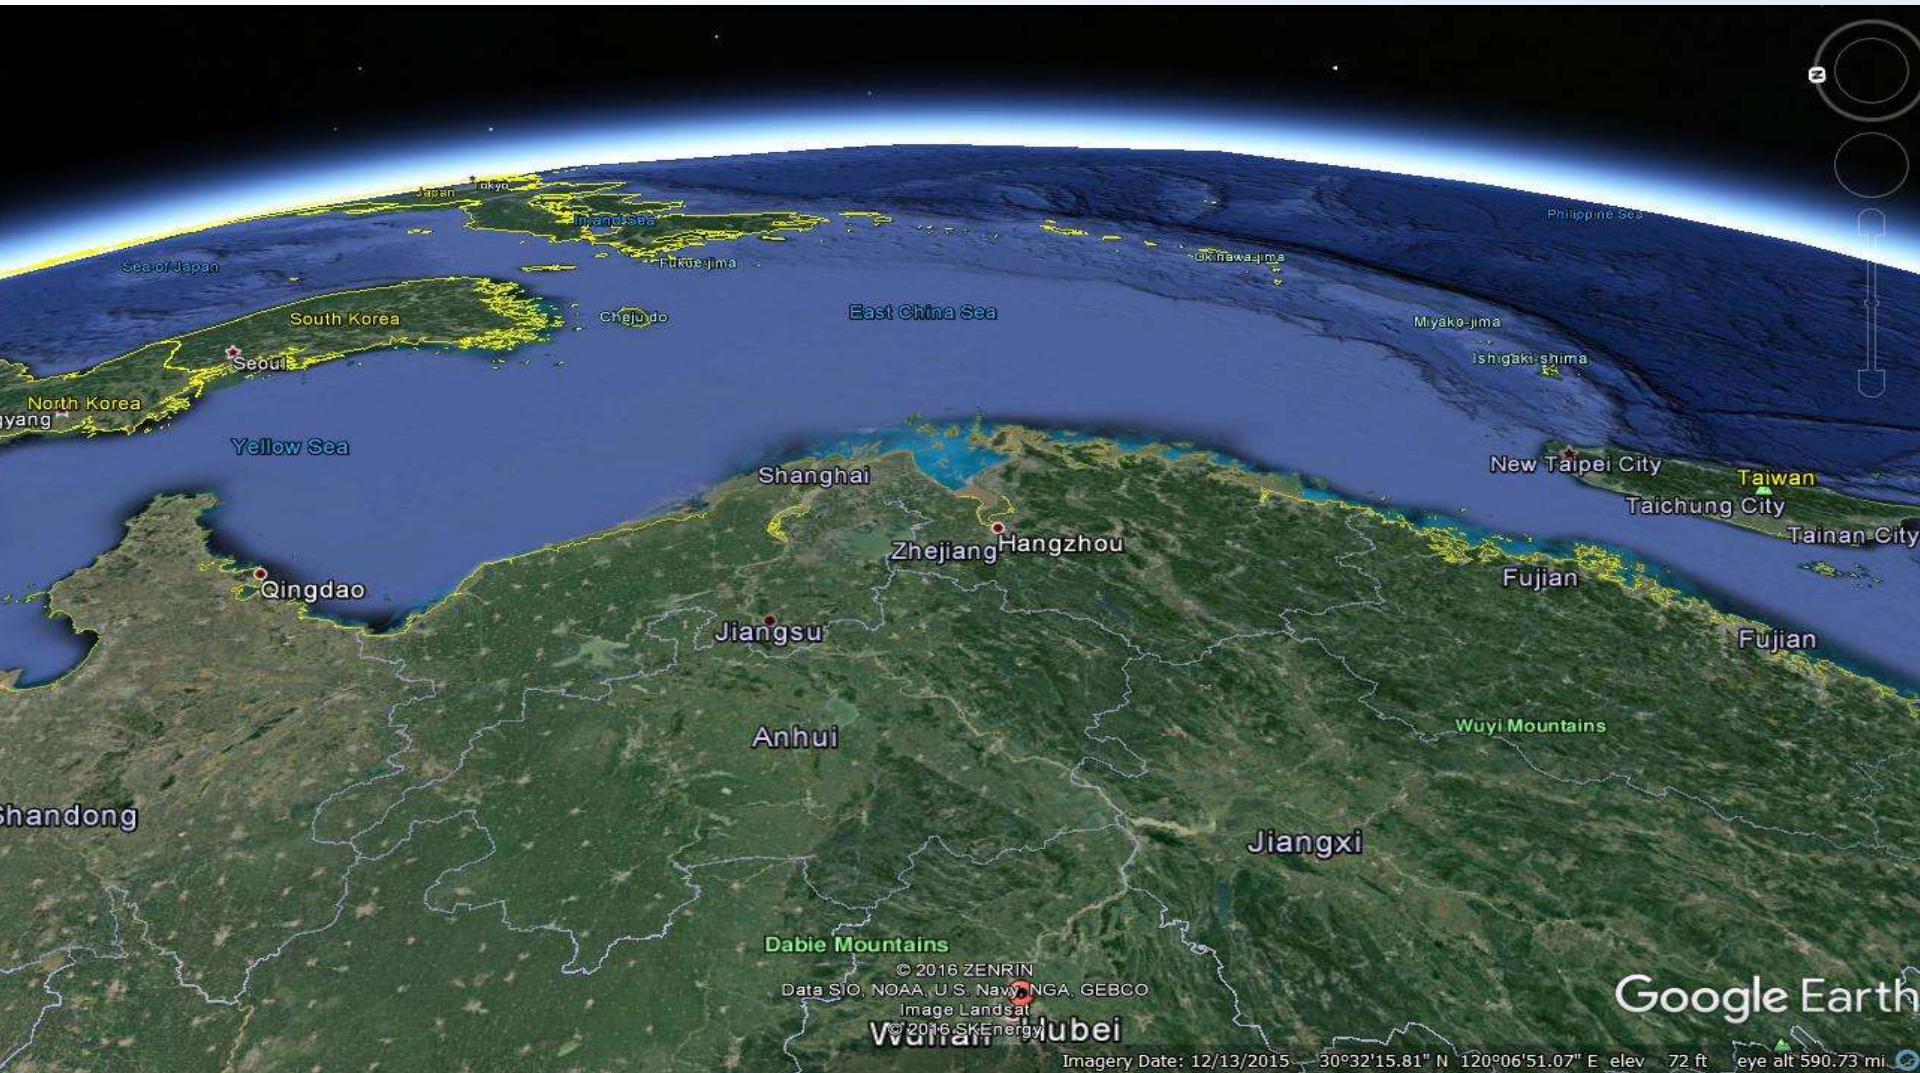

# The PRC Looks East and South

---

Richard Bush

© 2016 ZENRIN  
Data SIO, NOAA, U.S. Navy, NGA, GEBCO  
Image Landsat  
© 2016 SK Energy  
Wuhan Hubei

Google Earth

Imagery Date: 12/13/2015 30°32'15.81" N 120°06'51.07" E elev 72 ft eye alt 590.73 mi