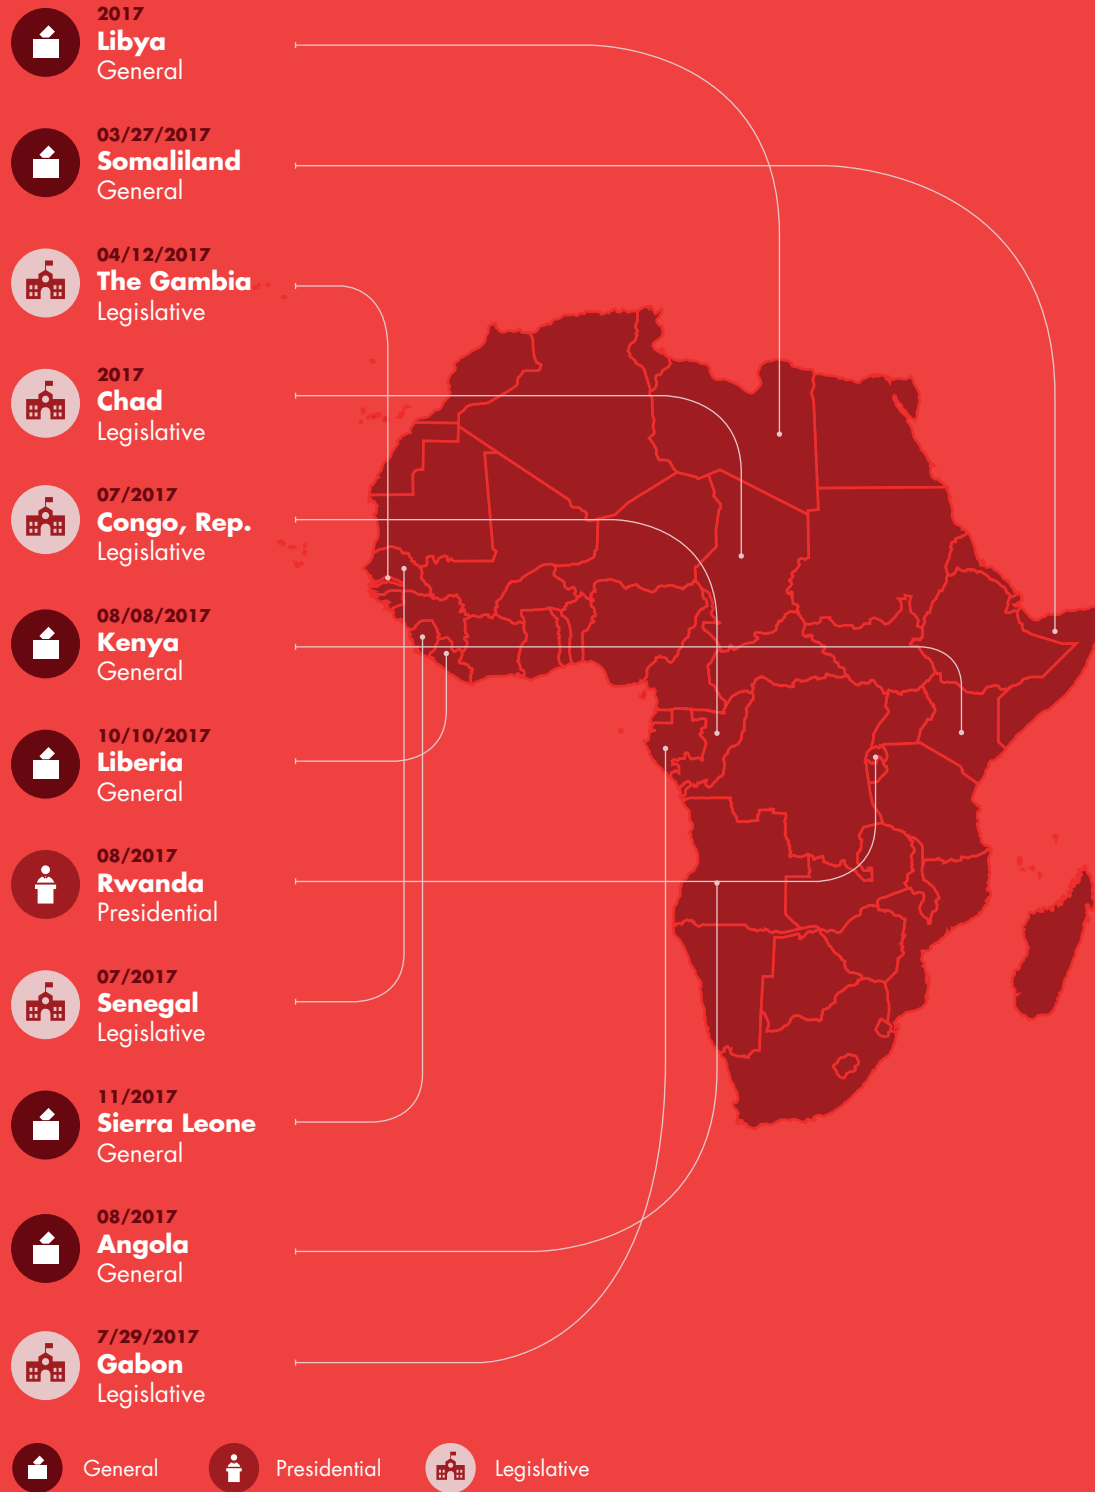

FIGURE 6.3.

# ELECTIONS IN 2017

Source: Data are from the Electoral Institute for Sustainable Democracy in Africa, EISA, as of January 3, 2017. Available at: <https://www.eisa.org.za/index.php/2017-african-election-calendar/>.