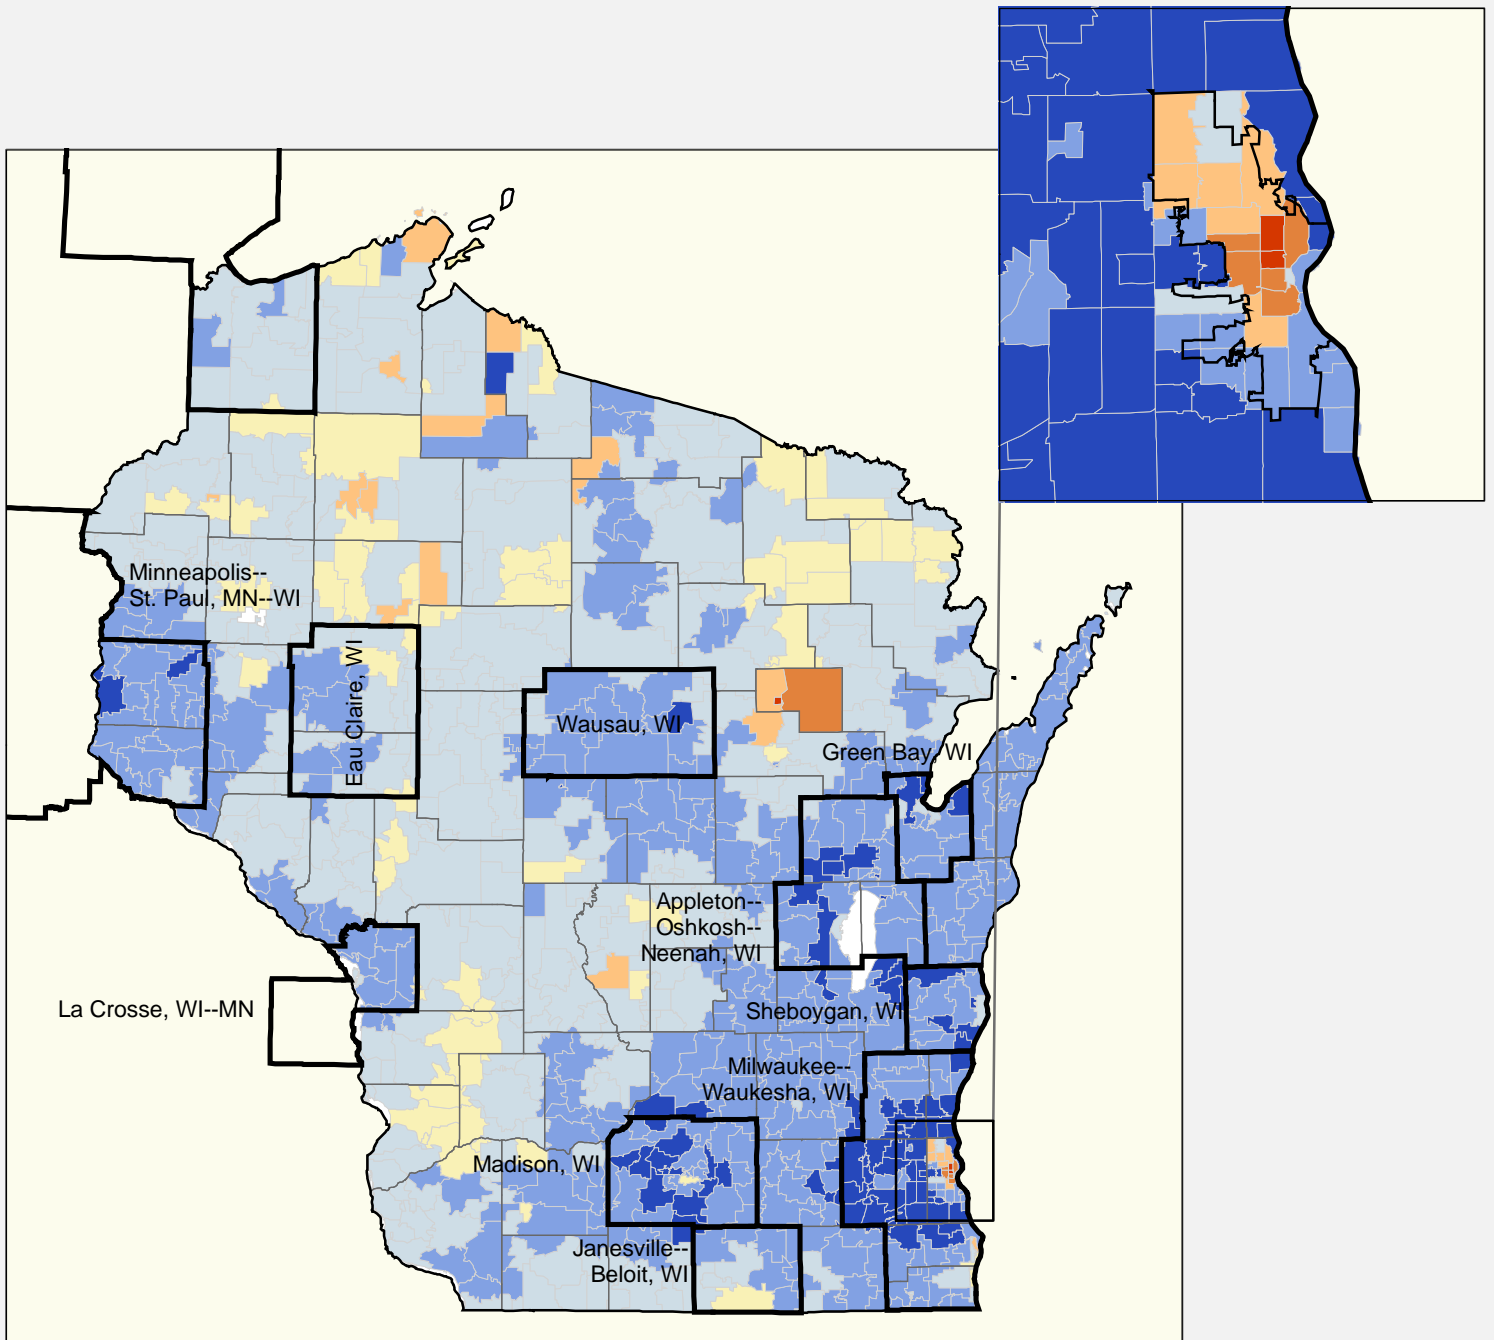

Wisconsin

EITC Recipients as a Percentage of Total Returns by Zip Code, TY 2001

Milwaukee

Percentage Recipients

Percentage Recipients

Large City	Large Suburb	Small Metro	Rural
21.8%	5.3%	8.6%	10.2%