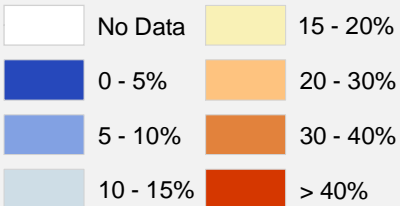

Wisconsin

EITC Recipients as a Percentage of Total Returns by Zip Code, TY 2001

Milwaukee

Percentage Recipients

Percentage Recipients

Large City	Large Suburb	Small Metro	Rural
21.8%	5.3%	8.6%	10.2%