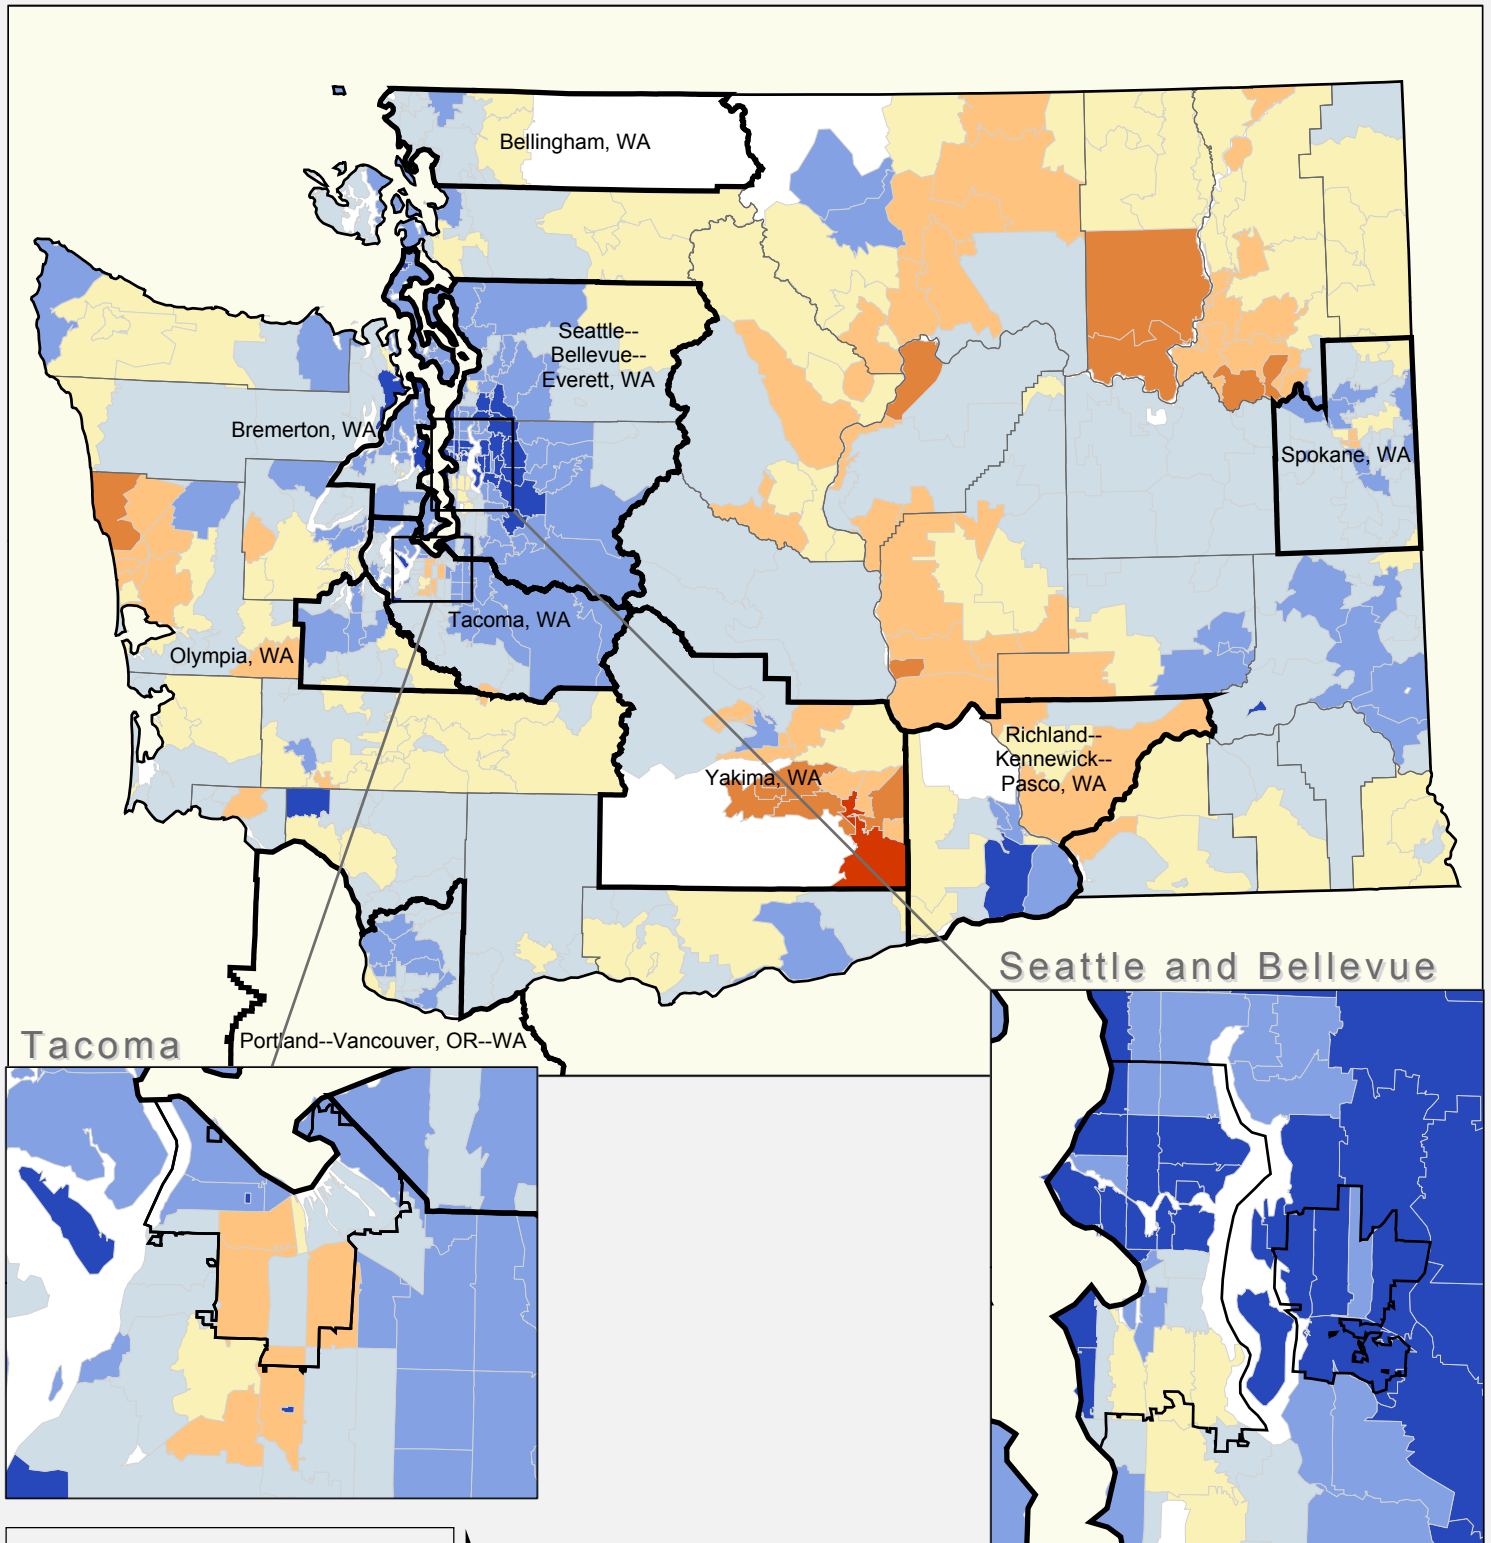

# Washington

## EITC Recipients as a Percentage of Total Returns by Zip Code, TY 2001

### Percentage Recipients

### Percentage Recipients

Large City	Large Suburb	Small Metro	Rural
8.9%	8.9%	13.7%	15.1%