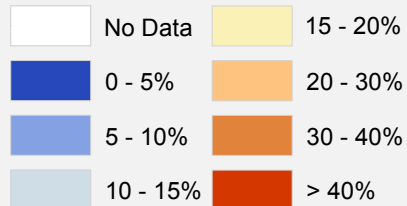

Percentage Recipients

- Metro Boundary
- City Boundary
- County Boundary
- Zip Code Boundary

Percentage Recipients

Large City	Large Suburb	Small Metro	Rural
11.8%	9.5%	13.9%	15.8%