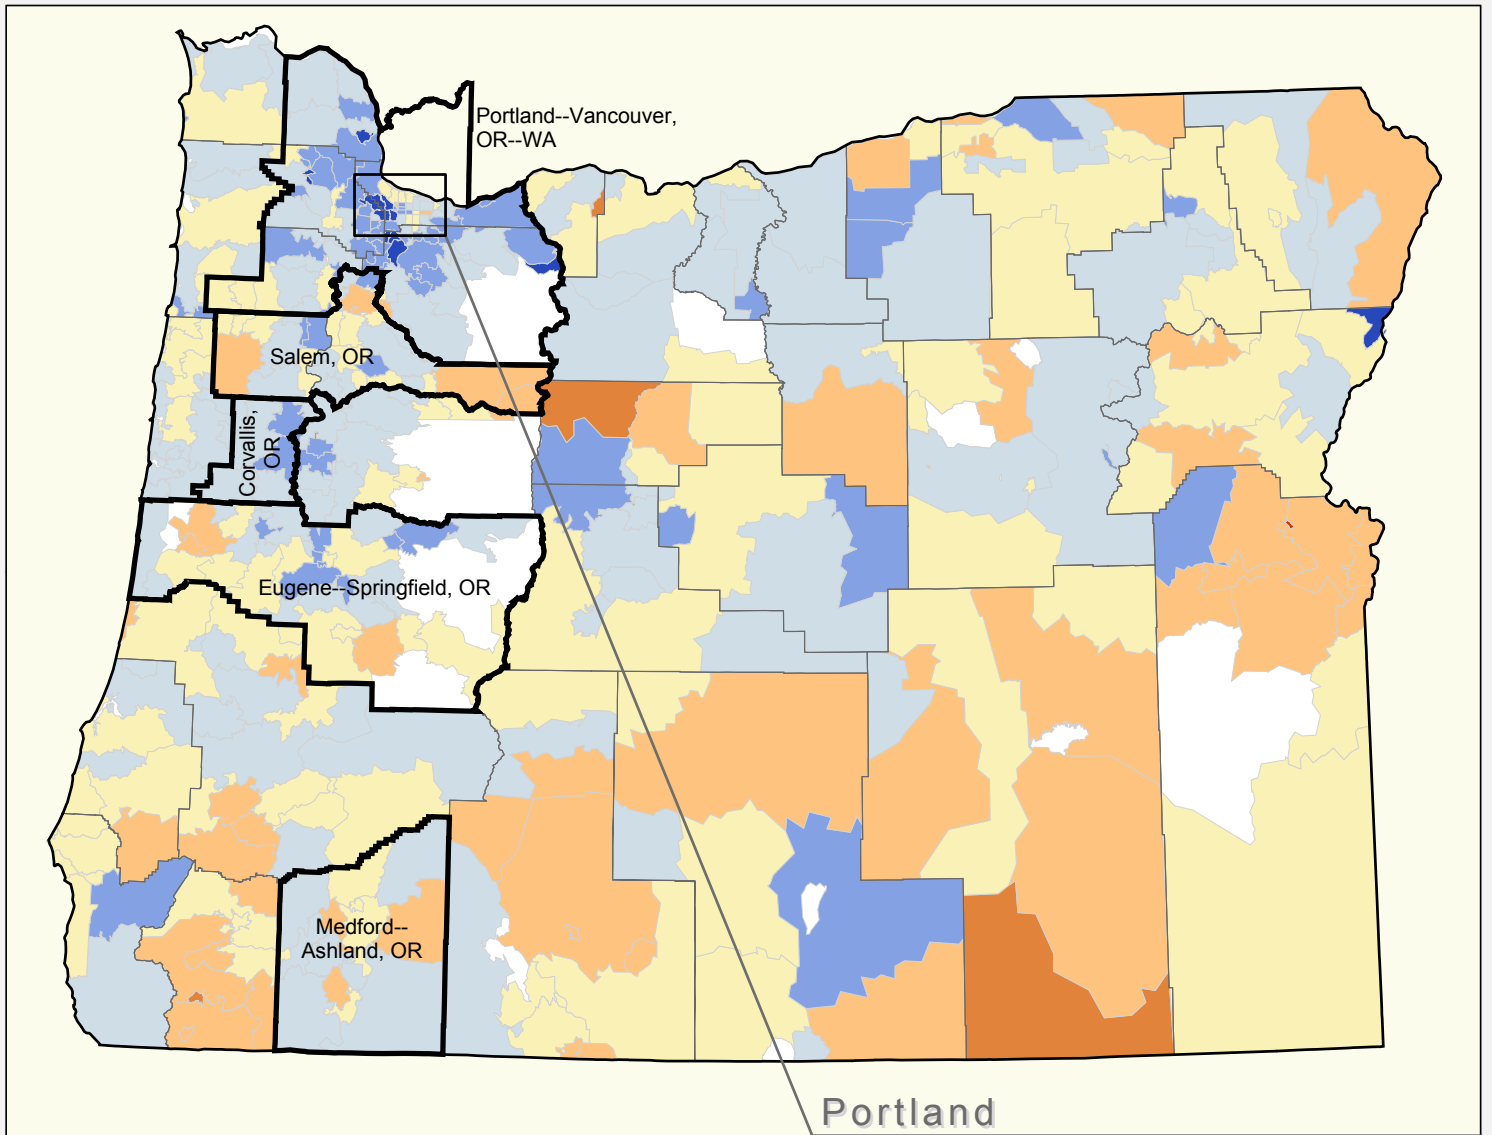

# Oregon

## EITC Recipients as a Percentage of Total Returns by Zip Code, TY 2001

Portland

### Percentage Recipients

- Metro Boundary
- City Boundary
- County Boundary
- Zip Code Boundary

### Percentage Recipients

Large City	Large Suburb	Small Metro	Rural
11.8%	9.5%	13.9%	15.8%