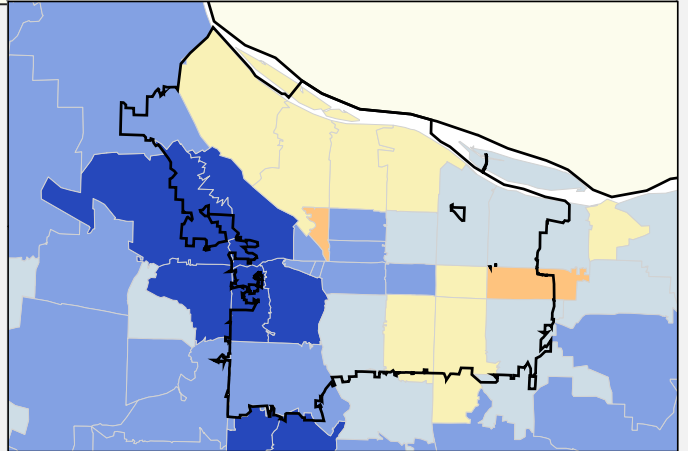

# Oregon

## EITC Recipients as a Percentage of Total Returns by Zip Code, TY 2001

Portland

### Percentage Recipients

- Metro Boundary
- City Boundary
- County Boundary
- Zip Code Boundary

### Percentage Recipients

Large City	Large Suburb	Small Metro	Rural
11.8%	9.5%	13.9%	15.8%