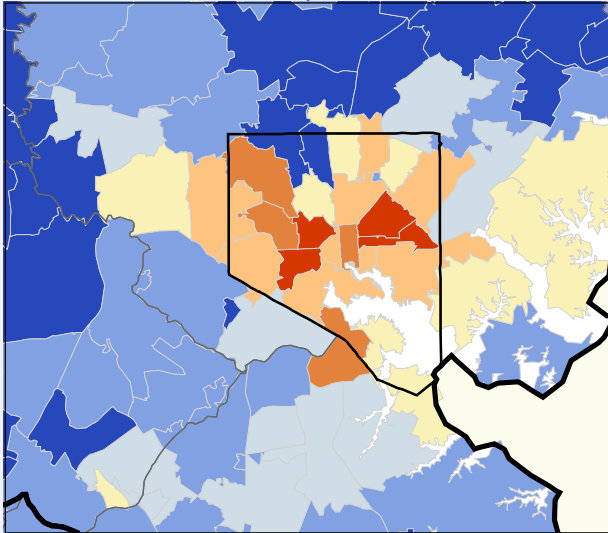

Maryland

EITC Recipients as a Percentage of Total Returns by Zip Code, TY 2001

Baltimore

Percentage Recipients

- Metro Boundary
- City Boundary
- County Boundary
- Zip Code Boundary

Percentage Recipients

Large City	Large Suburb	Small Metro	Rural
27.5%	9.8%	13.2%	15.2%