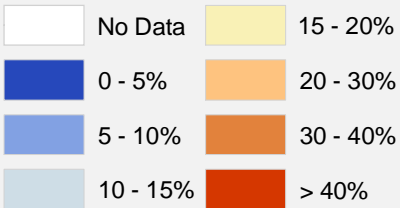

Maryland

EITC Recipients as a Percentage of Total Returns by Zip Code, TY 2001

Baltimore

Percentage Recipients

- Metro Boundary
- City Boundary
- County Boundary
- Zip Code Boundary

Percentage Recipients

Large City	Large Suburb	Small Metro	Rural
27.5%	9.8%	13.2%	15.2%