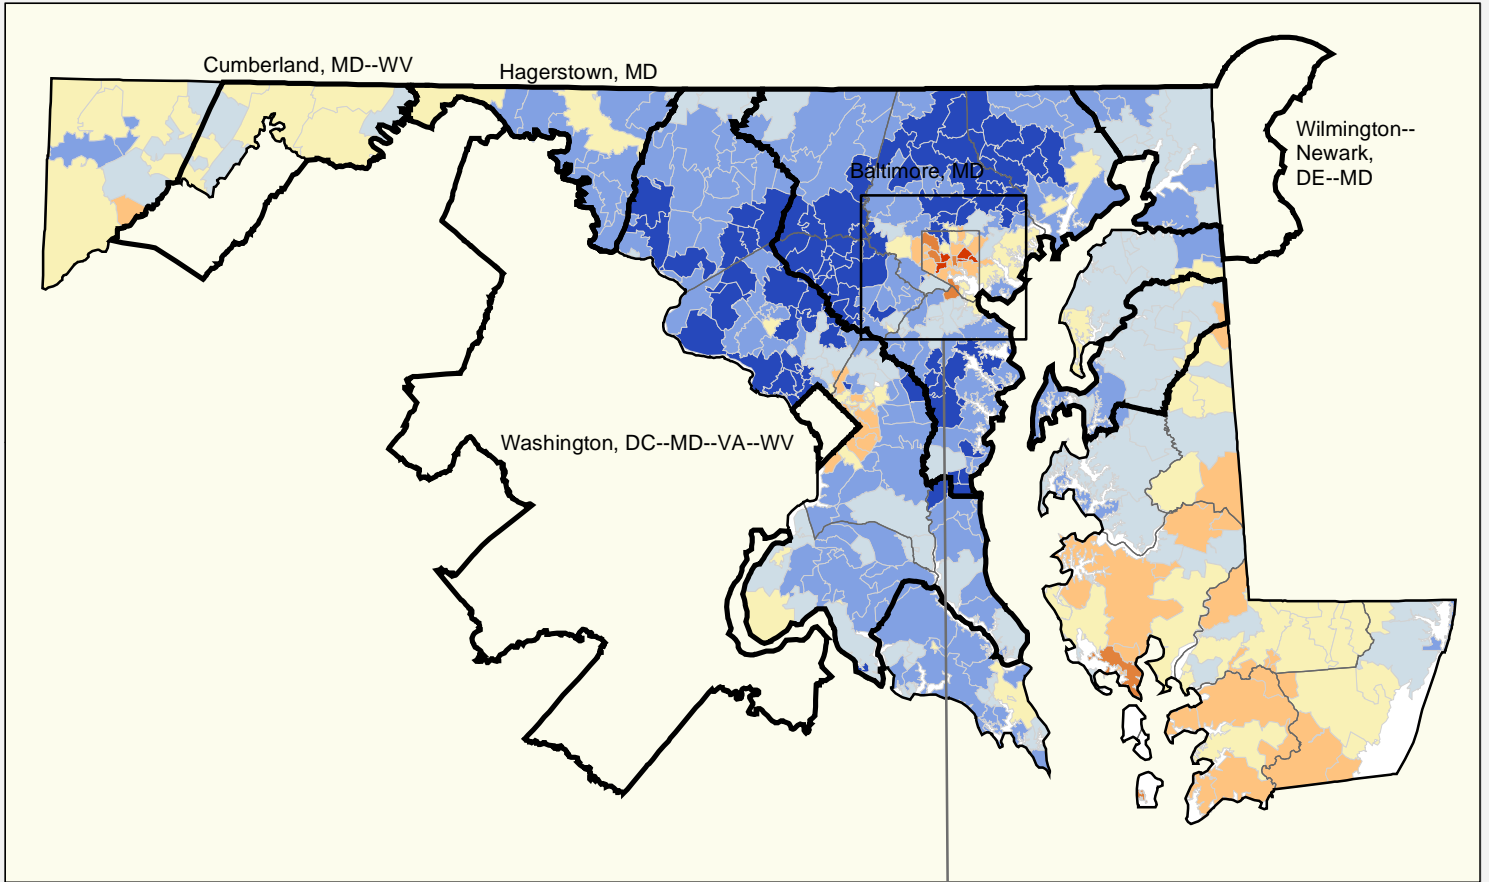

Maryland

EITC Recipients as a Percentage of Total Returns by Zip Code, TY 2001

Baltimore

Percentage Recipients

- Metro Boundary
- City Boundary
- County Boundary
- Zip Code Boundary

Percentage Recipients

Large City	Large Suburb	Small Metro	Rural
27.5%	9.8%	13.2%	15.2%