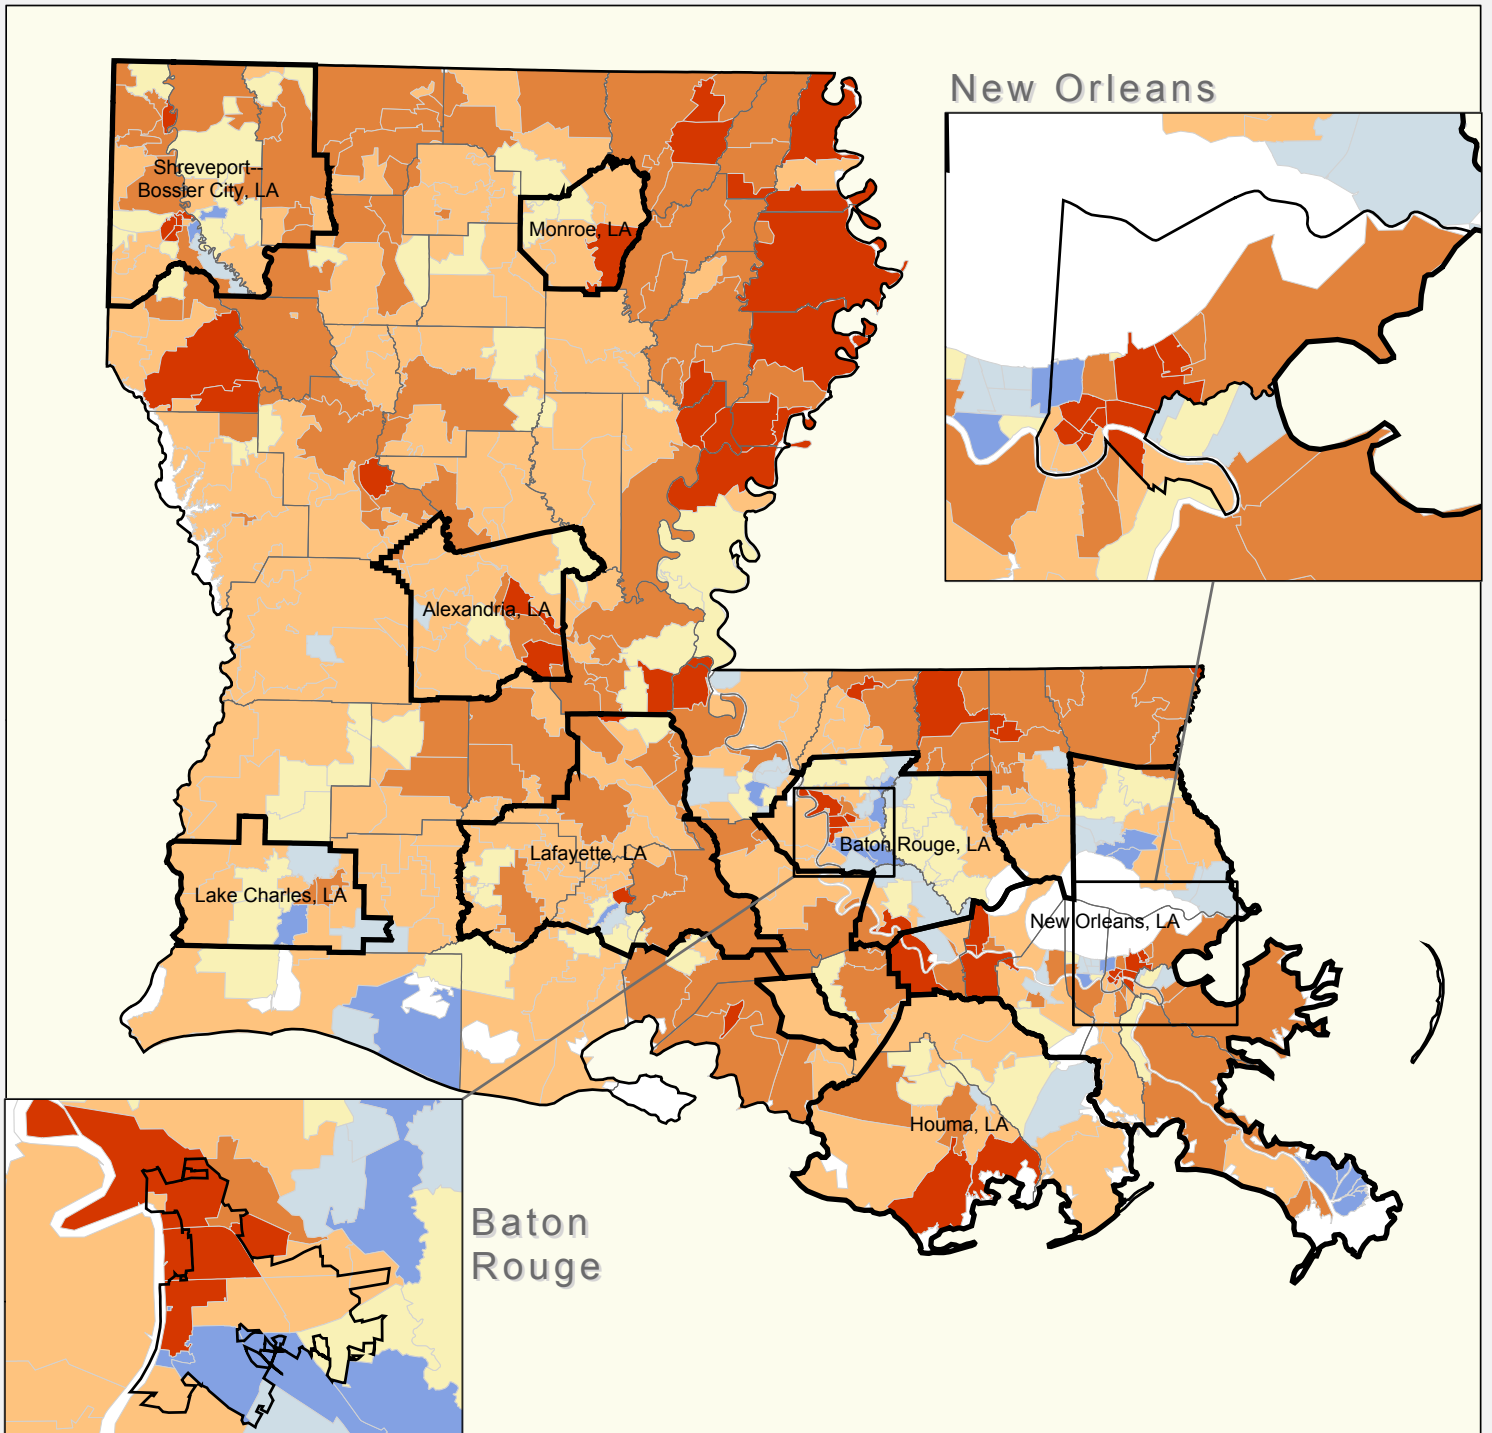

Louisiana

EITC Recipients as a Percentage of Total Returns by Zip Code, TY 2001

Percentage Recipients

Percentage Recipients

Large City	Large Suburb	Small Metro	Rural
34.0%	20.4%	25.4%	29.7%