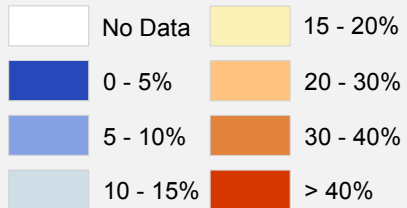

Louisiana

EITC Recipients as a Percentage of Total Returns by Zip Code, TY 2001

Percentage Recipients

Percentage Recipients

Large City	Large Suburb	Small Metro	Rural
34.0%	20.4%	25.4%	29.7%