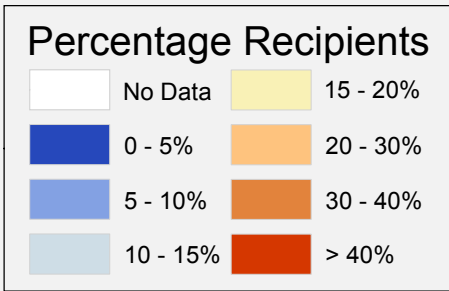

Idaho

EITC Recipients as a Percentage of Total Returns by Zip Code, TY 2001

Percentage Recipients			
Large City	Large Suburb	Small Metro	Rural
N/A	N/A	13.3%	16.1%