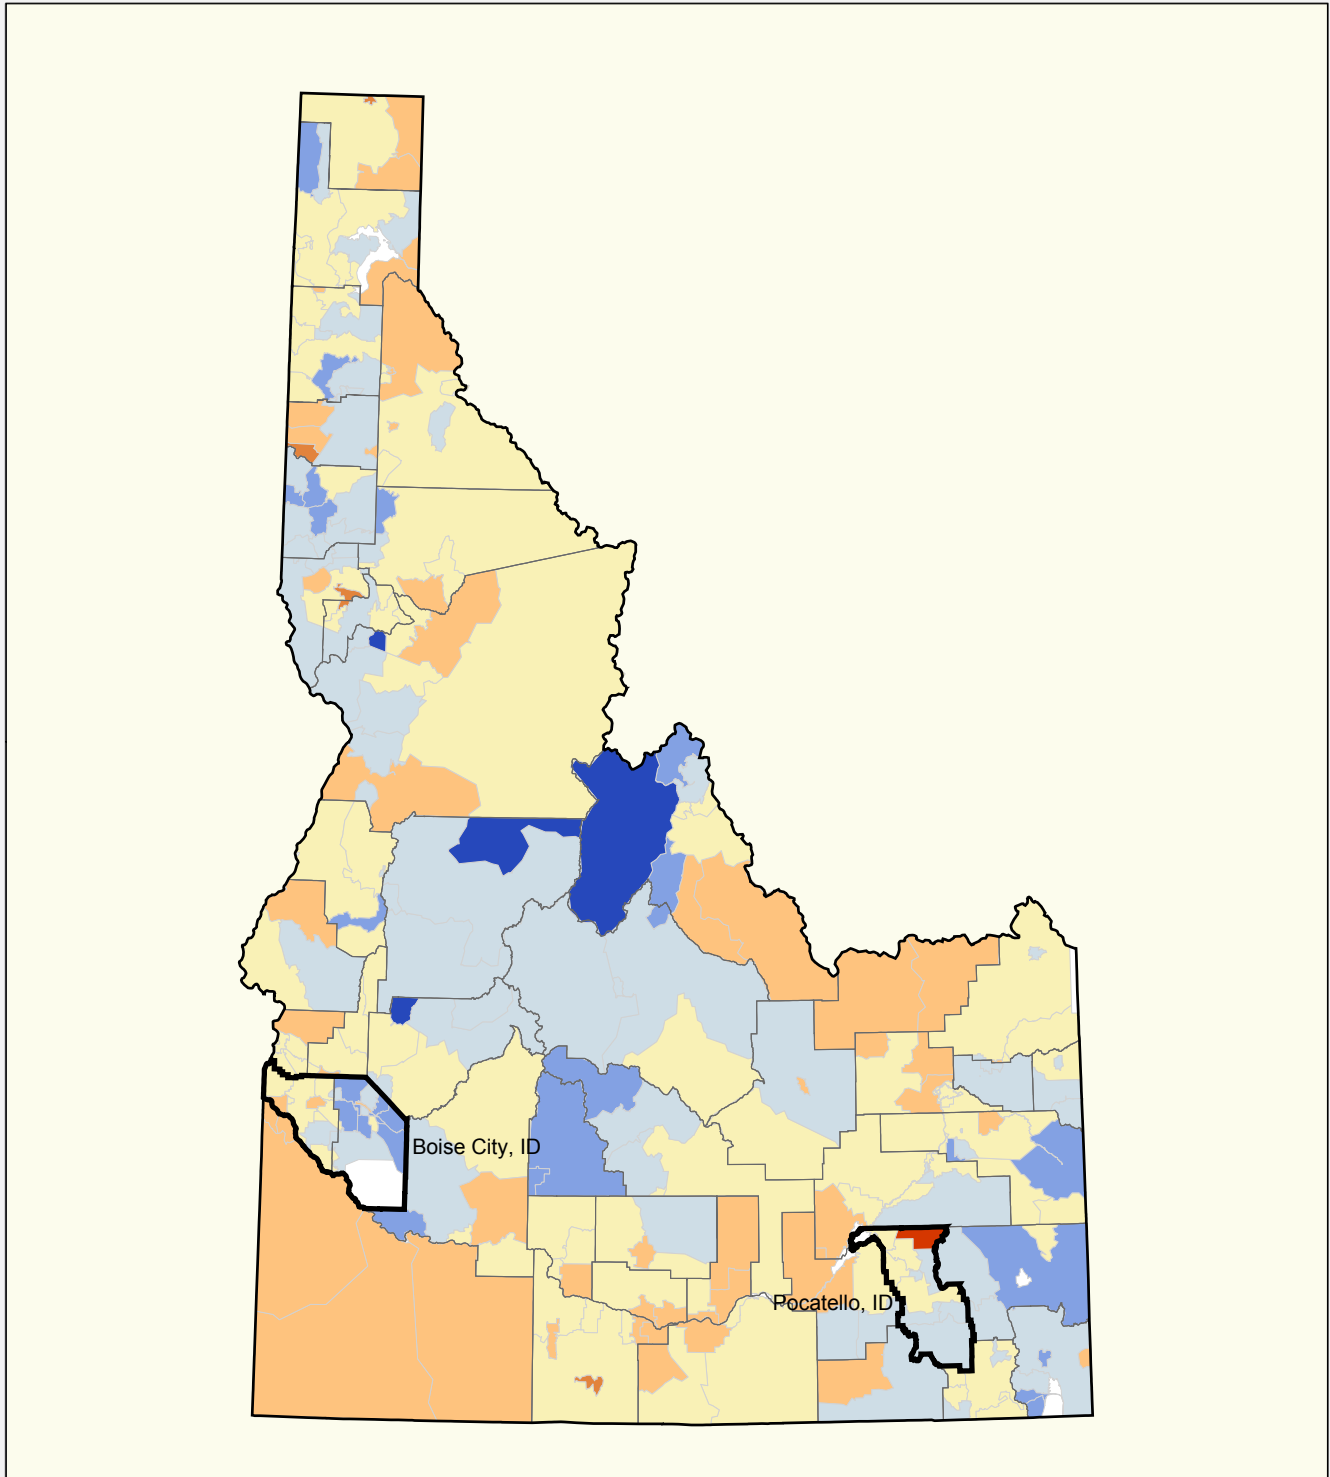

Idaho

EITC Recipients as a Percentage of Total Returns by Zip Code, TY 2001

Percentage Recipients			
Large City	Large Suburb	Small Metro	Rural
N/A	N/A	13.3%	16.1%