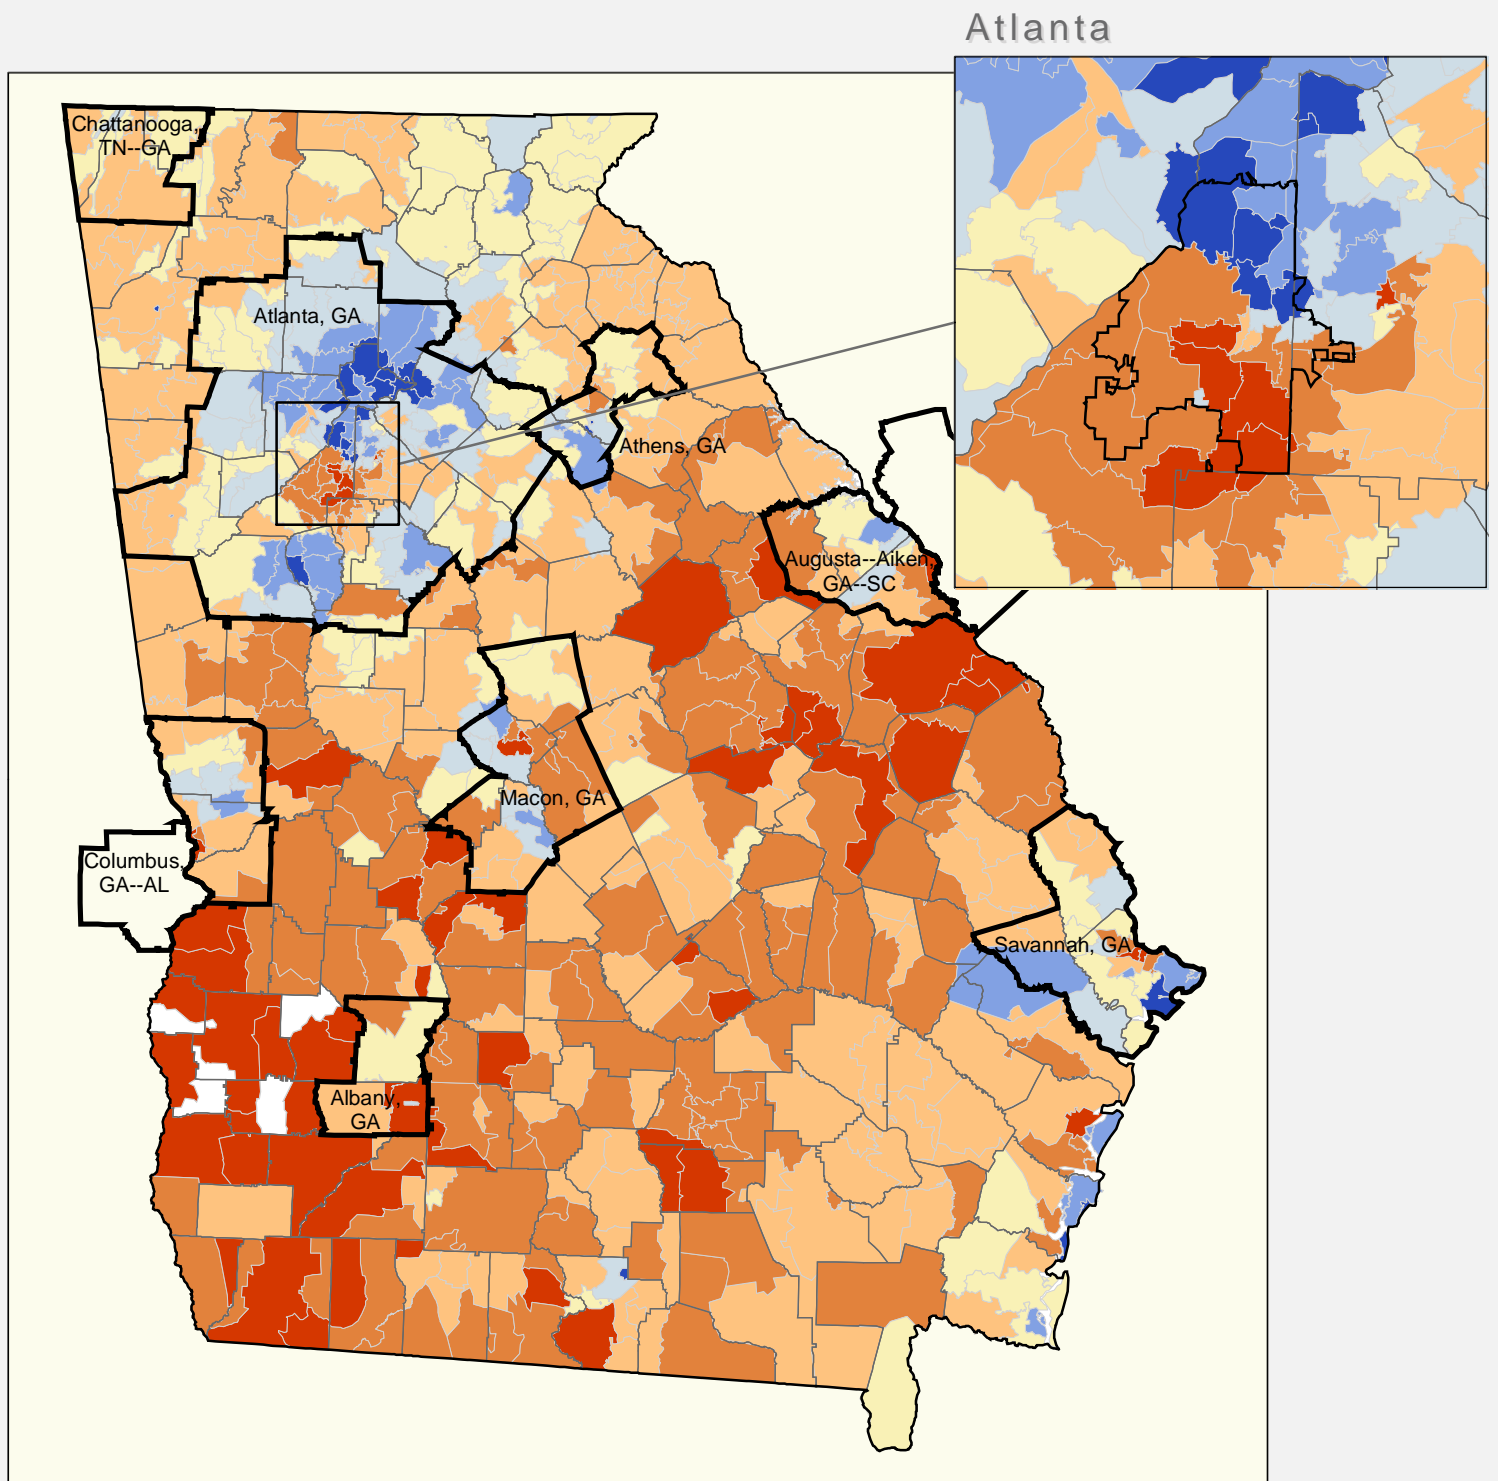

Georgia

EITC Recipients as a Percentage of Total Returns by Zip Code, TY 2001

Percentage Recipients

- Metro Boundary
- City Boundary
- County Boundary
- Zip Code Boundary

Percentage Recipients

Large City	Large Suburb	Small Metro	Rural
24.1%	14.7%	23.3%	26.5%