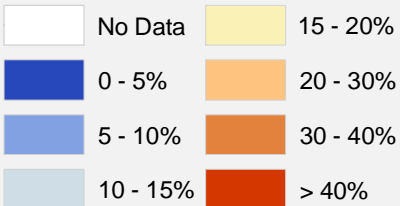

Georgia

EITC Recipients as a Percentage of Total Returns by Zip Code, TY 2001

Percentage Recipients

- Metro Boundary
- City Boundary
- County Boundary
- Zip Code Boundary

Percentage Recipients

Large City	Large Suburb	Small Metro	Rural
24.1%	14.7%	23.3%	26.5%