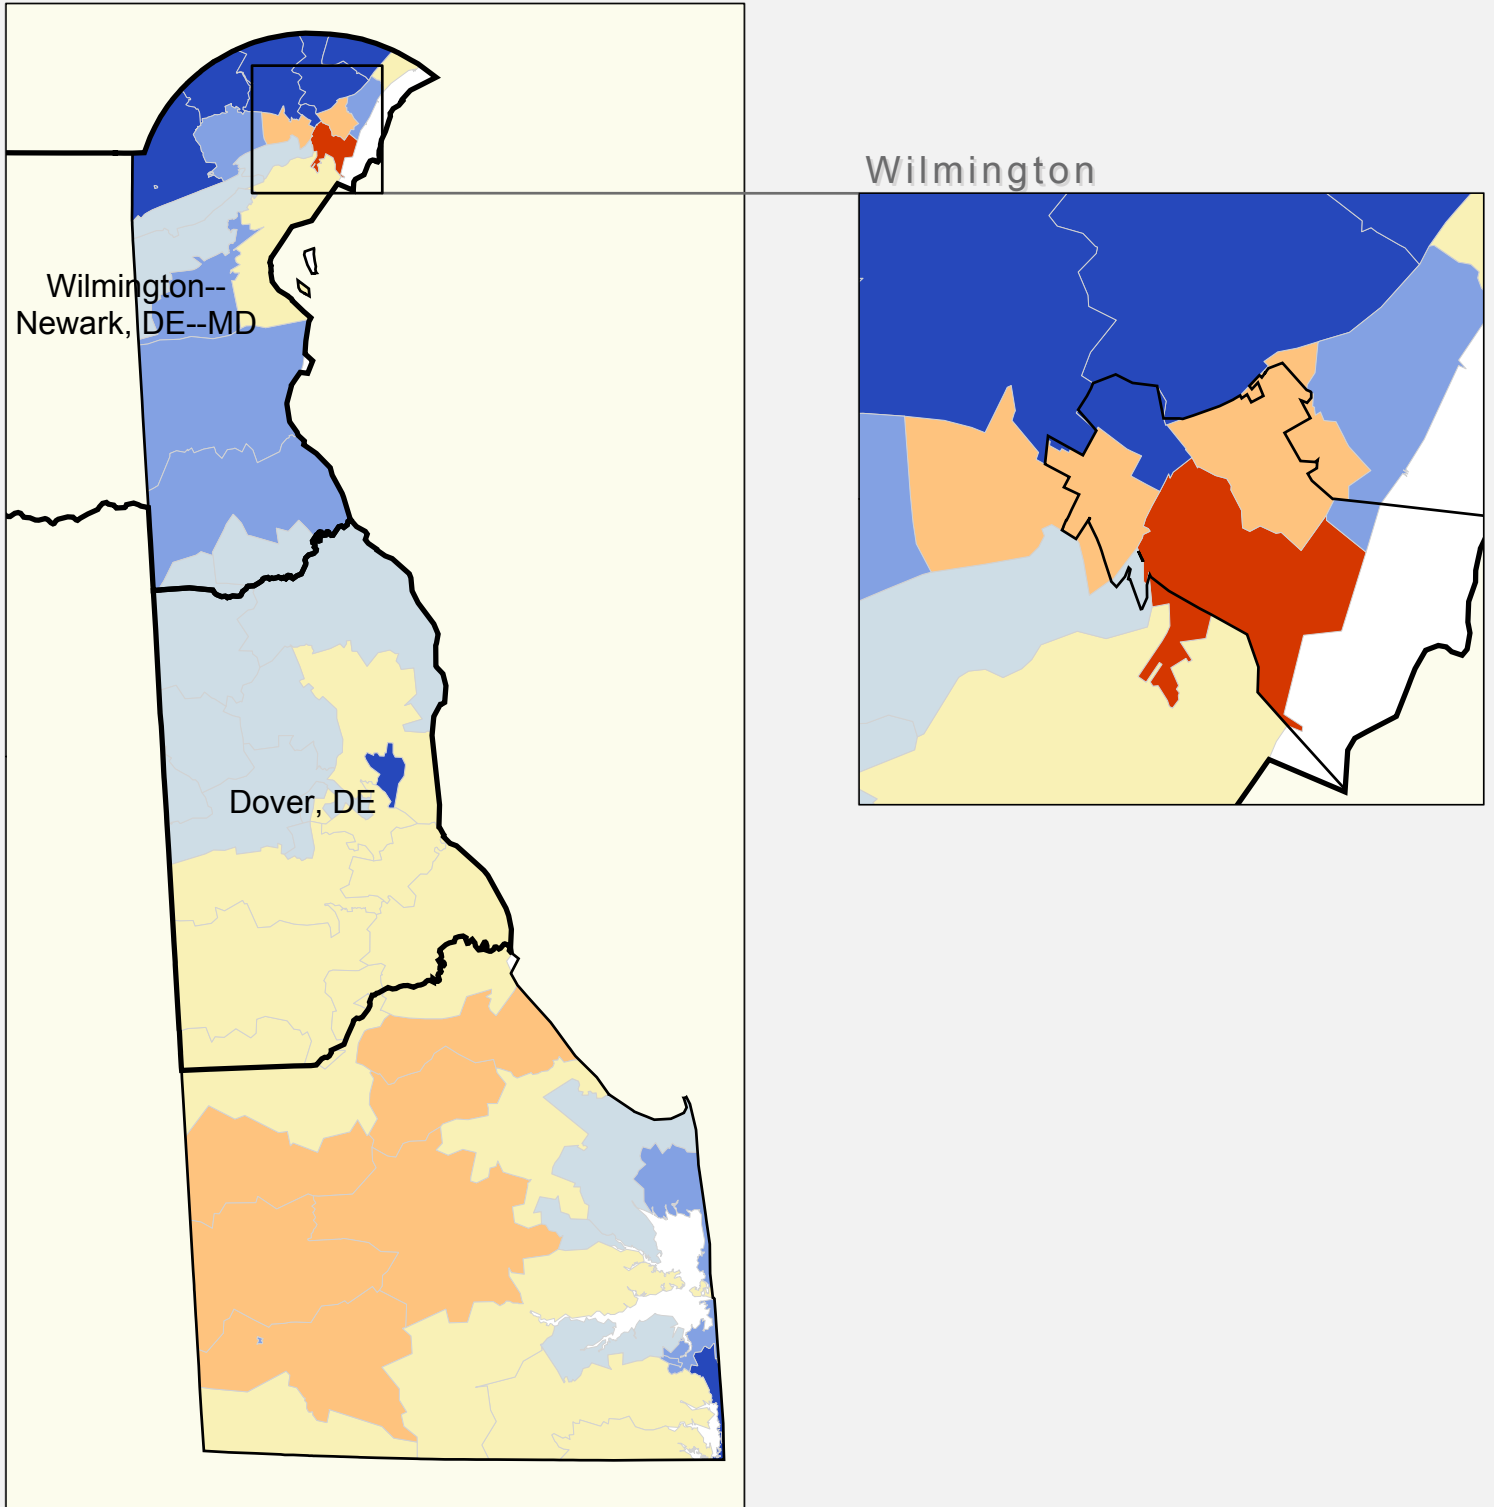

Delaware

EITC Recipients as a Percentage of Total Returns by Zip Code, TY 2001

Percentage Recipients

- Metro Boundary
- City Boundary
- County Boundary
- Zip Code Boundary

Percentage Recipients

Large City	Large Suburb	Small Metro	Rural
23.7%	9.6%	15.5%	16.8%