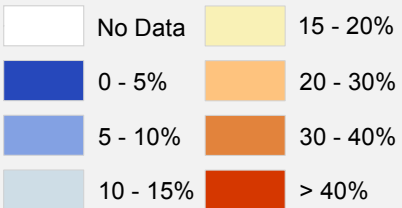

Delaware

EITC Recipients as a Percentage of Total Returns by Zip Code, TY 2001

Percentage Recipients

- Metro Boundary
- City Boundary
- County Boundary
- Zip Code Boundary

Percentage Recipients

Large City	Large Suburb	Small Metro	Rural
23.7%	9.6%	15.5%	16.8%