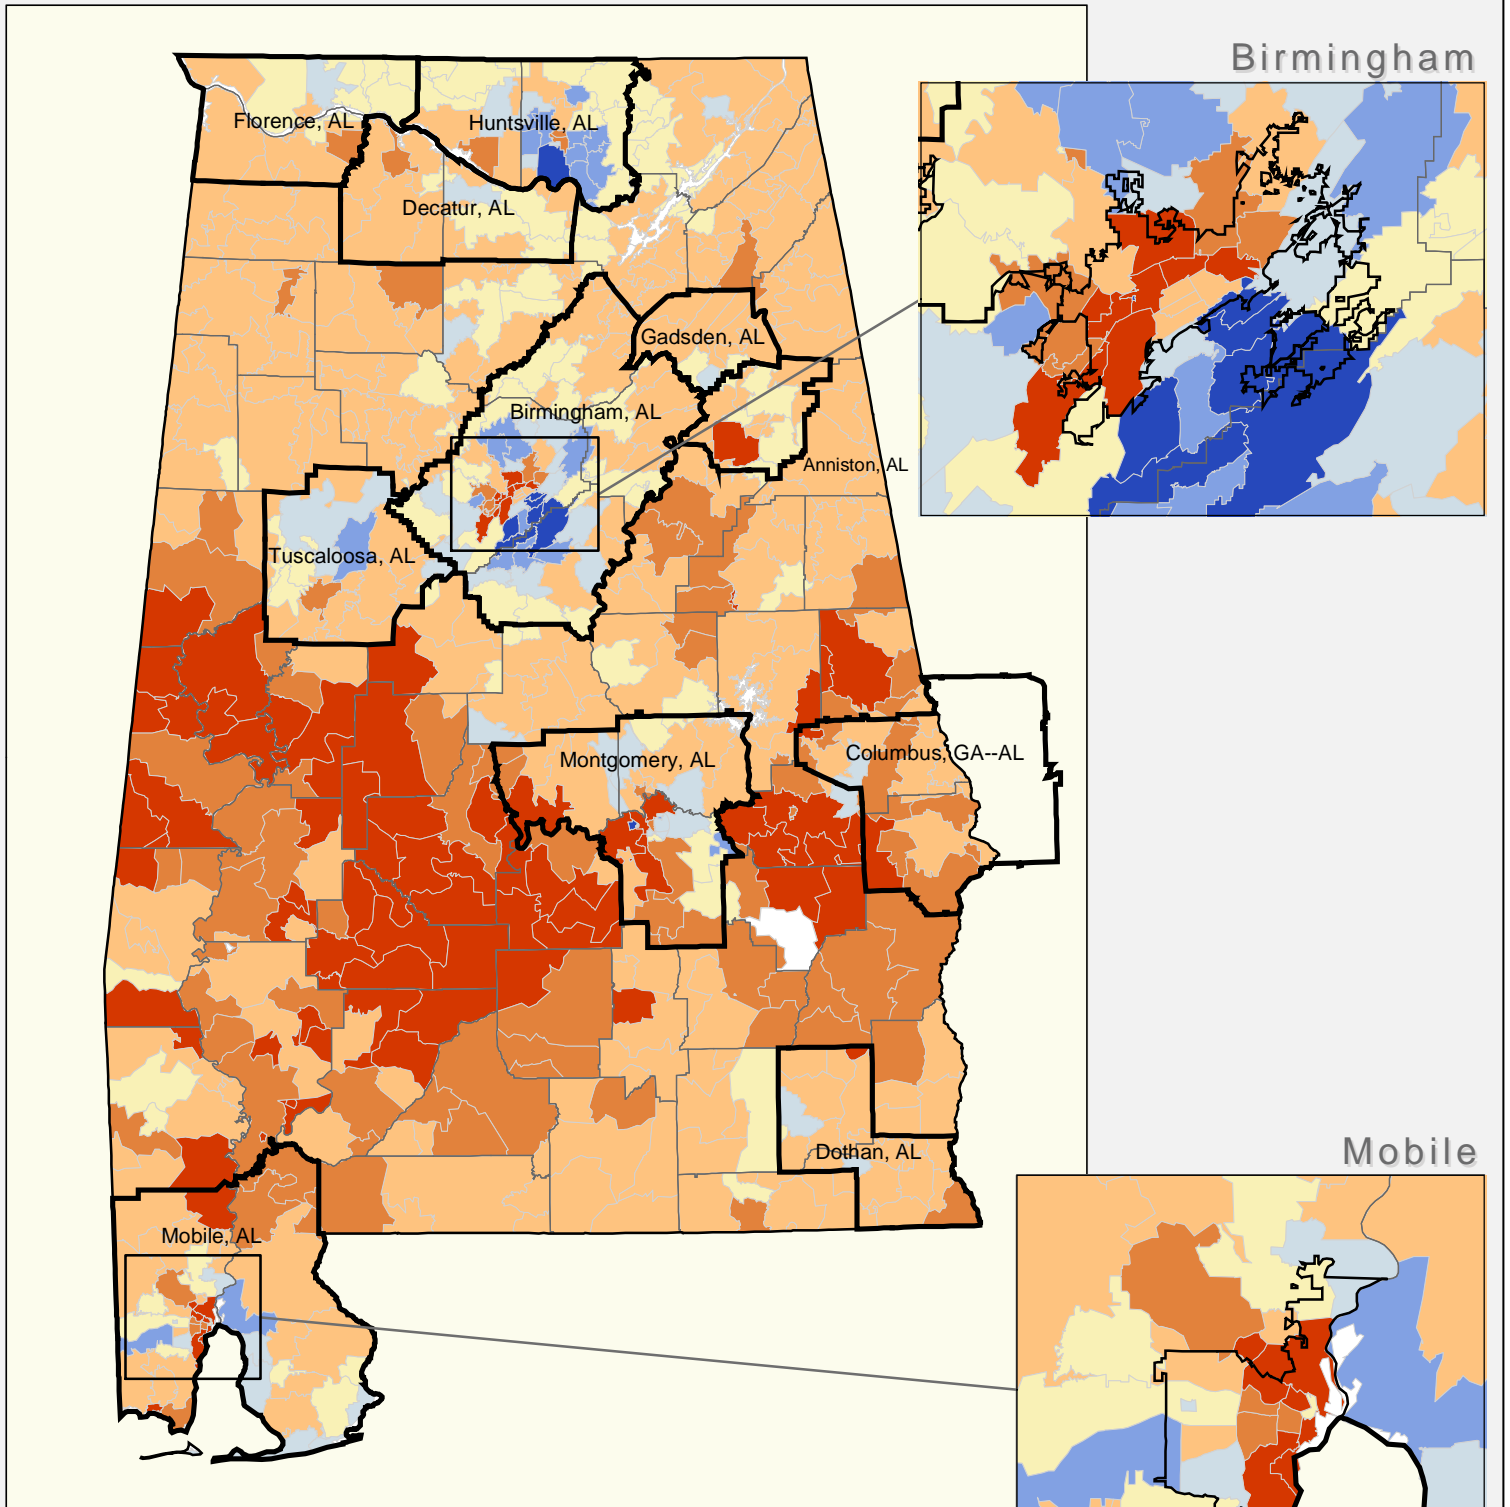

# Alabama

## EITC Recipients as a Percentage of Total Returns by Zip Code, TY 2001

### Percentage Recipients

### Percentage Recipients

Large City	Large Suburb	Small Metro	Rural
33.0%	17.1%	21.8%	28.7%