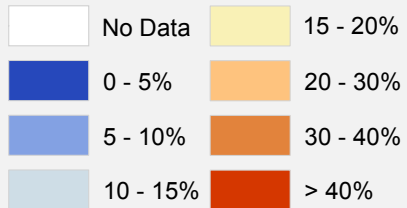

Maine

EITC Recipients as a Percentage of Total Returns by Zip Code, TY 2001

Percentage Recipients

Percentage Recipients

Large City	Large Suburb	Small Metro	Rural
N/A	N/A	10.8%	13.5%