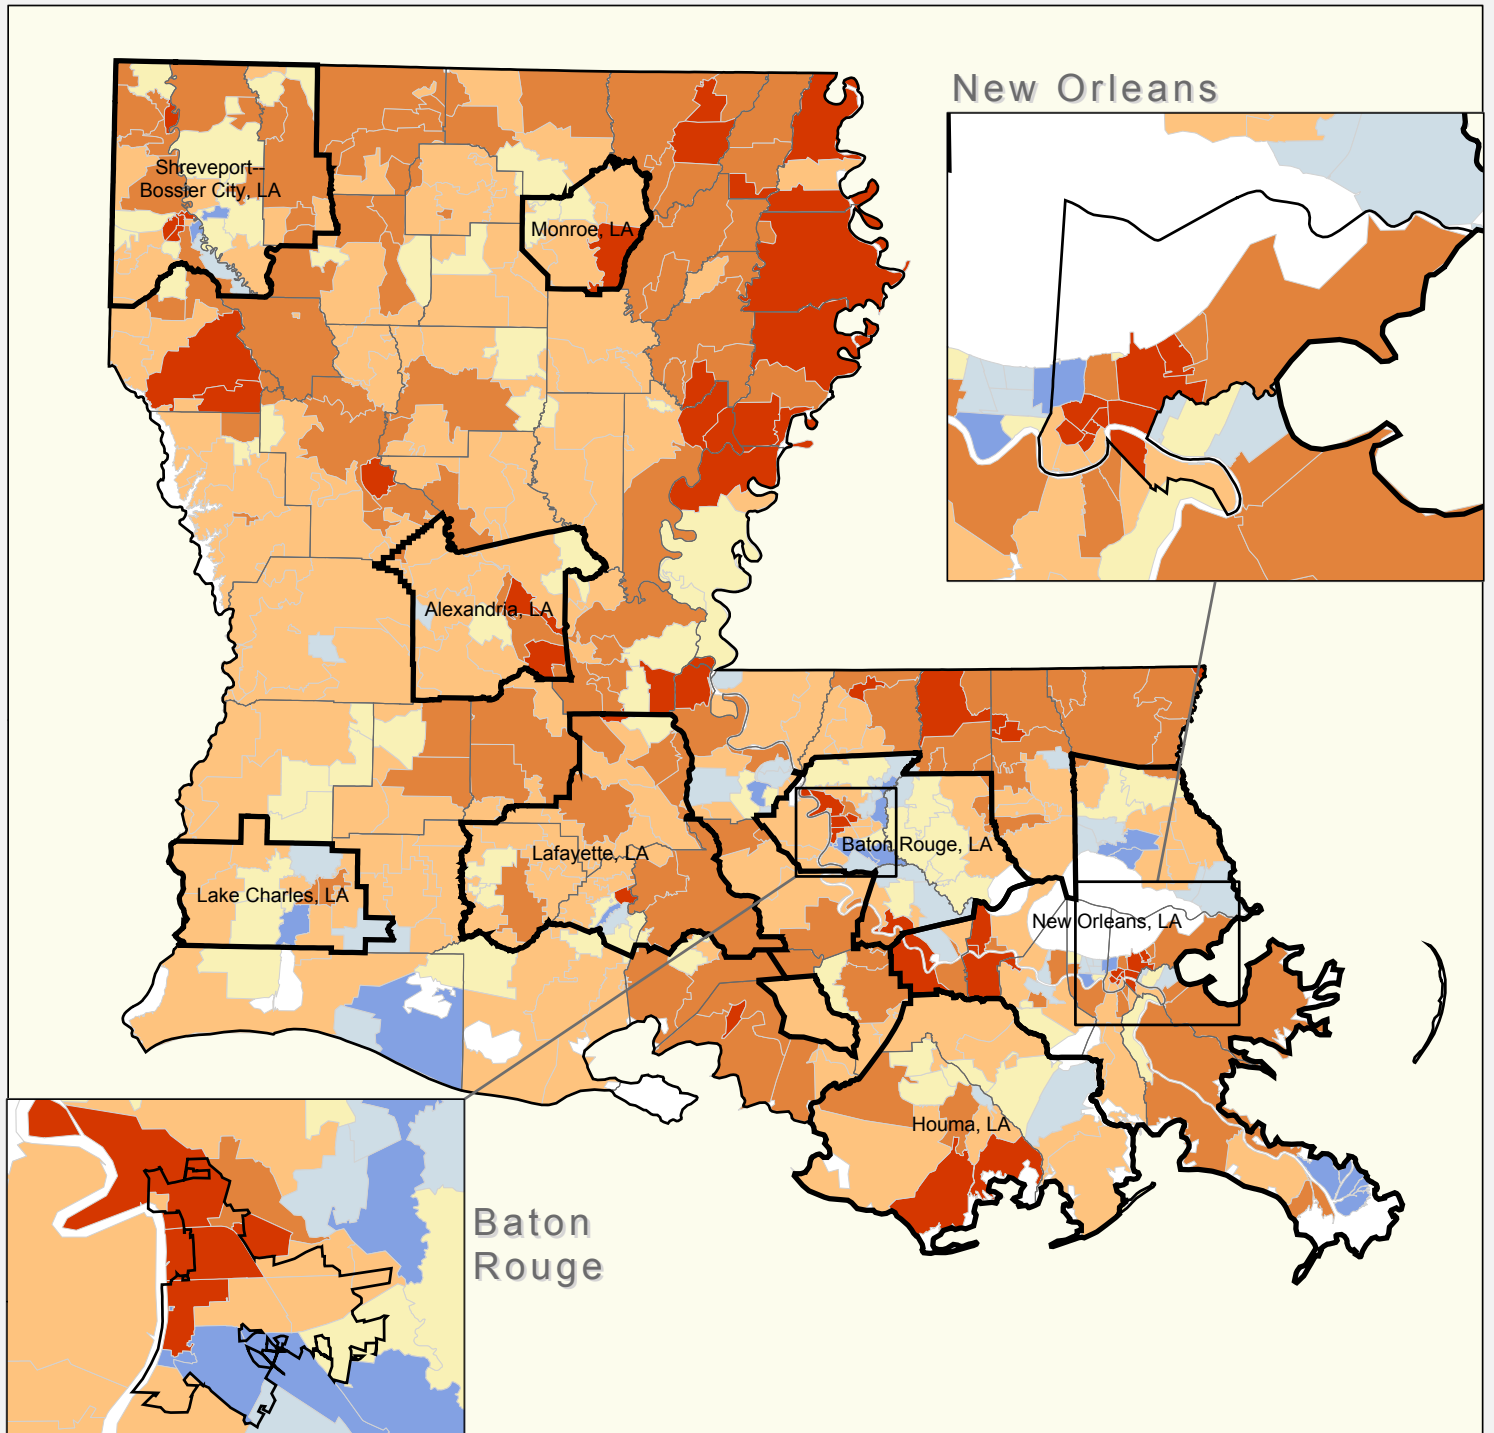

Louisiana

EITC Recipients as a Percentage of Total Returns by Zip Code, TY 2001

Percentage Recipients

Percentage Recipients

Large City	Large Suburb	Small Metro	Rural
34.0%	20.4%	25.4%	29.7%