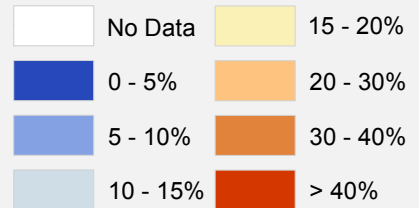

Louisiana

EITC Recipients as a Percentage of Total Returns by Zip Code, TY 2001

Percentage Recipients

Percentage Recipients

Large City	Large Suburb	Small Metro	Rural
34.0%	20.4%	25.4%	29.7%