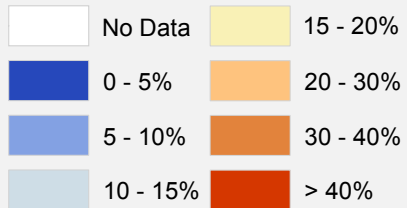

Kansas

EITC Recipients as a Percentage of Total Returns by Zip Code, TY 2001

Wichita

Percentage Recipients

Percentage Recipients

Large City	Large Suburb	Small Metro	Rural
15.0%	9.0%	11.8%	13.9%