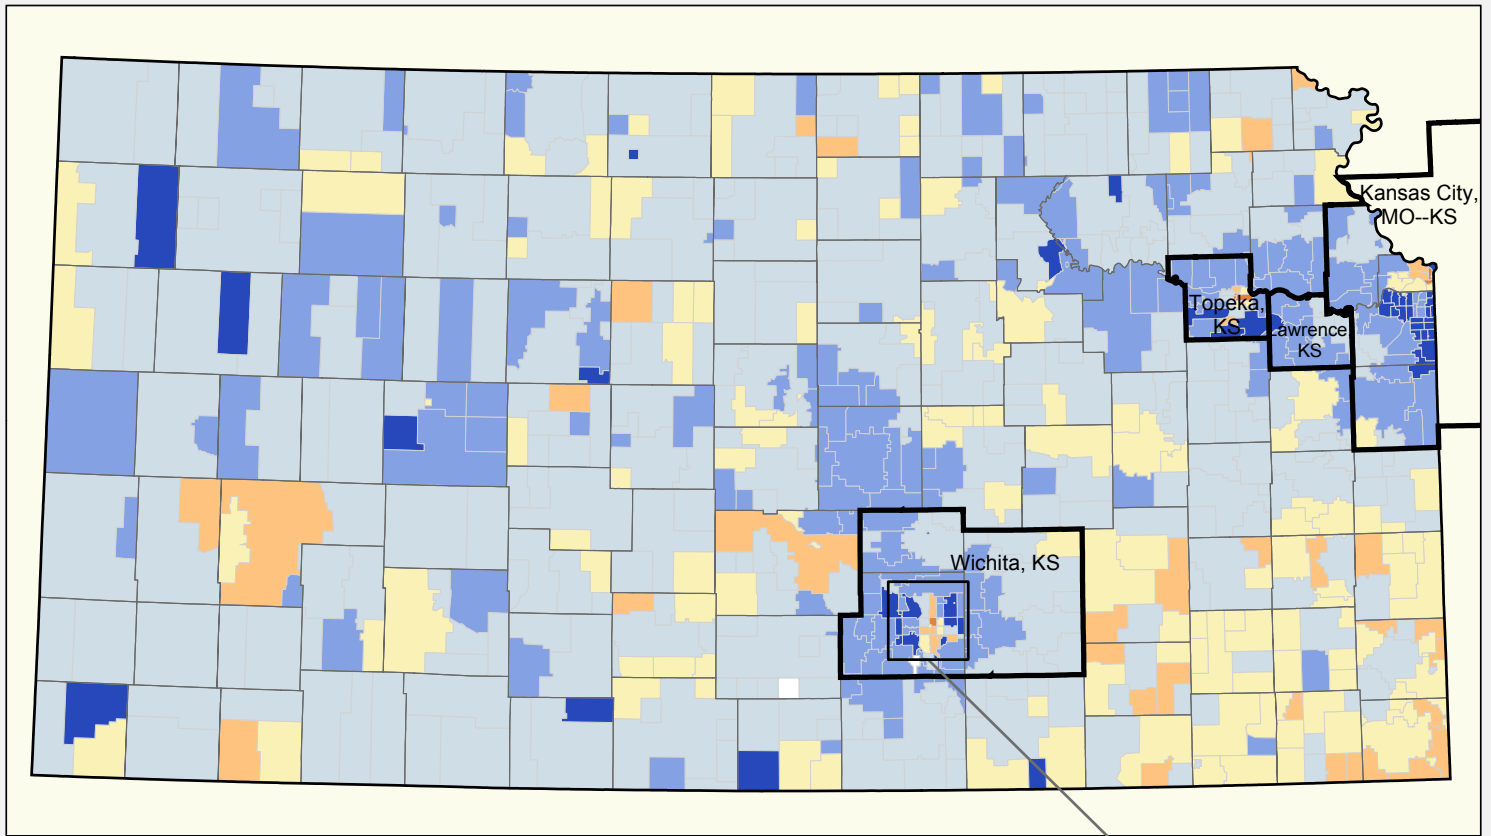

Kansas

EITC Recipients as a Percentage of Total Returns by Zip Code, TY 2001

Wichita

Percentage Recipients

Percentage Recipients

Large City	Large Suburb	Small Metro	Rural
15.0%	9.0%	11.8%	13.9%