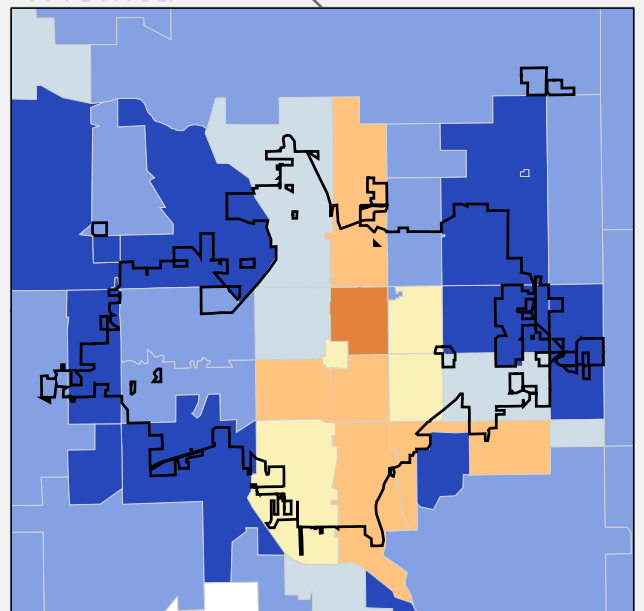

Kansas

EITC Recipients as a Percentage of Total Returns by Zip Code, TY 2001

Wichita

Percentage Recipients

Percentage Recipients

Large City	Large Suburb	Small Metro	Rural
15.0%	9.0%	11.8%	13.9%