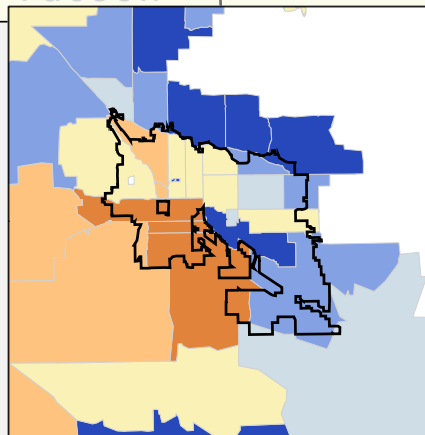

Arizona

EITC Recipients as a Percentage of Total Returns by Zip Code, TY 2001

Phoenix

Tucson

Percentage Recipients

Percentage Recipients

Large City	Large Suburb	Small Metro	Rural
16.7%	11.9%	24.4%	22.8%