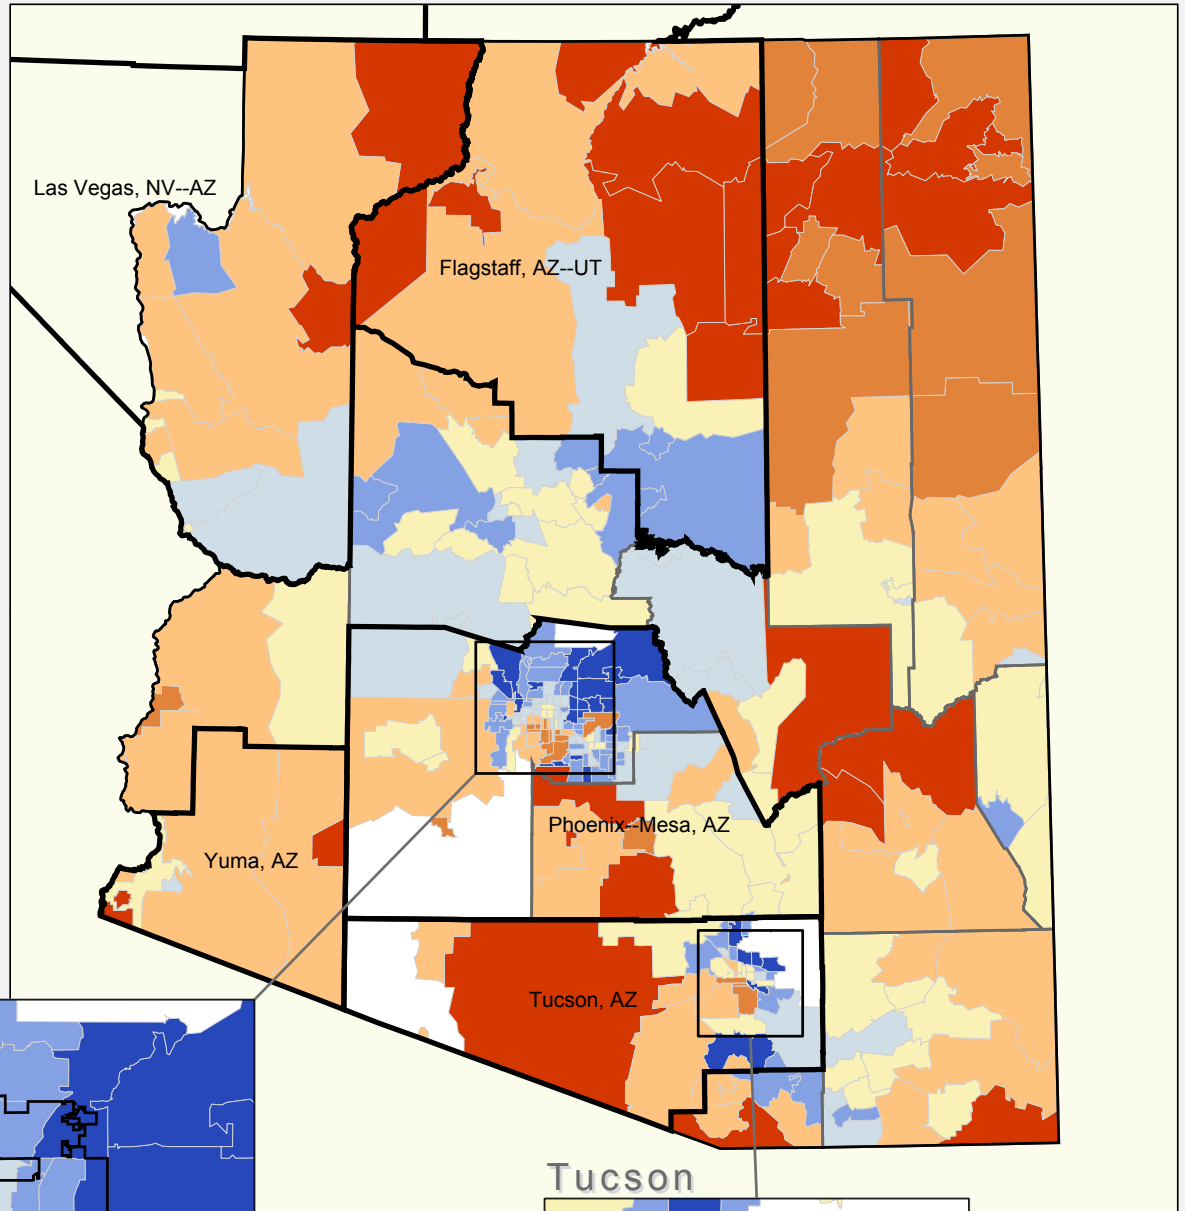

Arizona

EITC Recipients as a Percentage of Total Returns by Zip Code, TY 2001

Phoenix

Tucson

Percentage Recipients

Percentage Recipients

Large City	Large Suburb	Small Metro	Rural
16.7%	11.9%	24.4%	22.8%