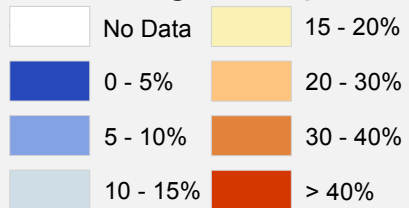

Arizona

EITC Recipients as a Percentage of Total Returns by Zip Code, TY 2001

Phoenix

Tucson

Percentage Recipients

Percentage Recipients

Large City	Large Suburb	Small Metro	Rural
16.7%	11.9%	24.4%	22.8%