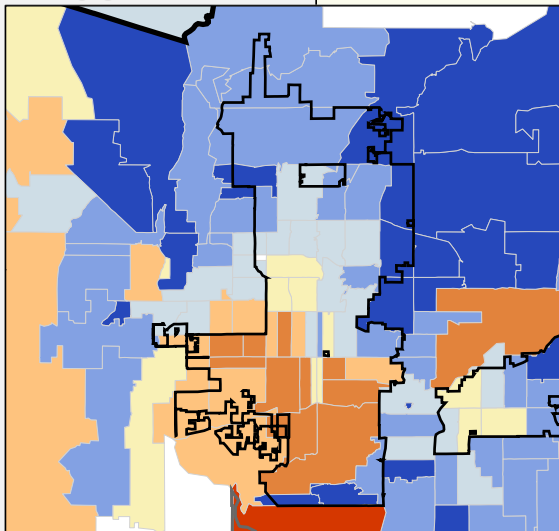

Arizona

EITC Recipients as a Percentage of Total Returns by Zip Code, TY 2001

Phoenix

Tucson

Percentage Recipients

Percentage Recipients

Large City	Large Suburb	Small Metro	Rural
16.7%	11.9%	24.4%	22.8%